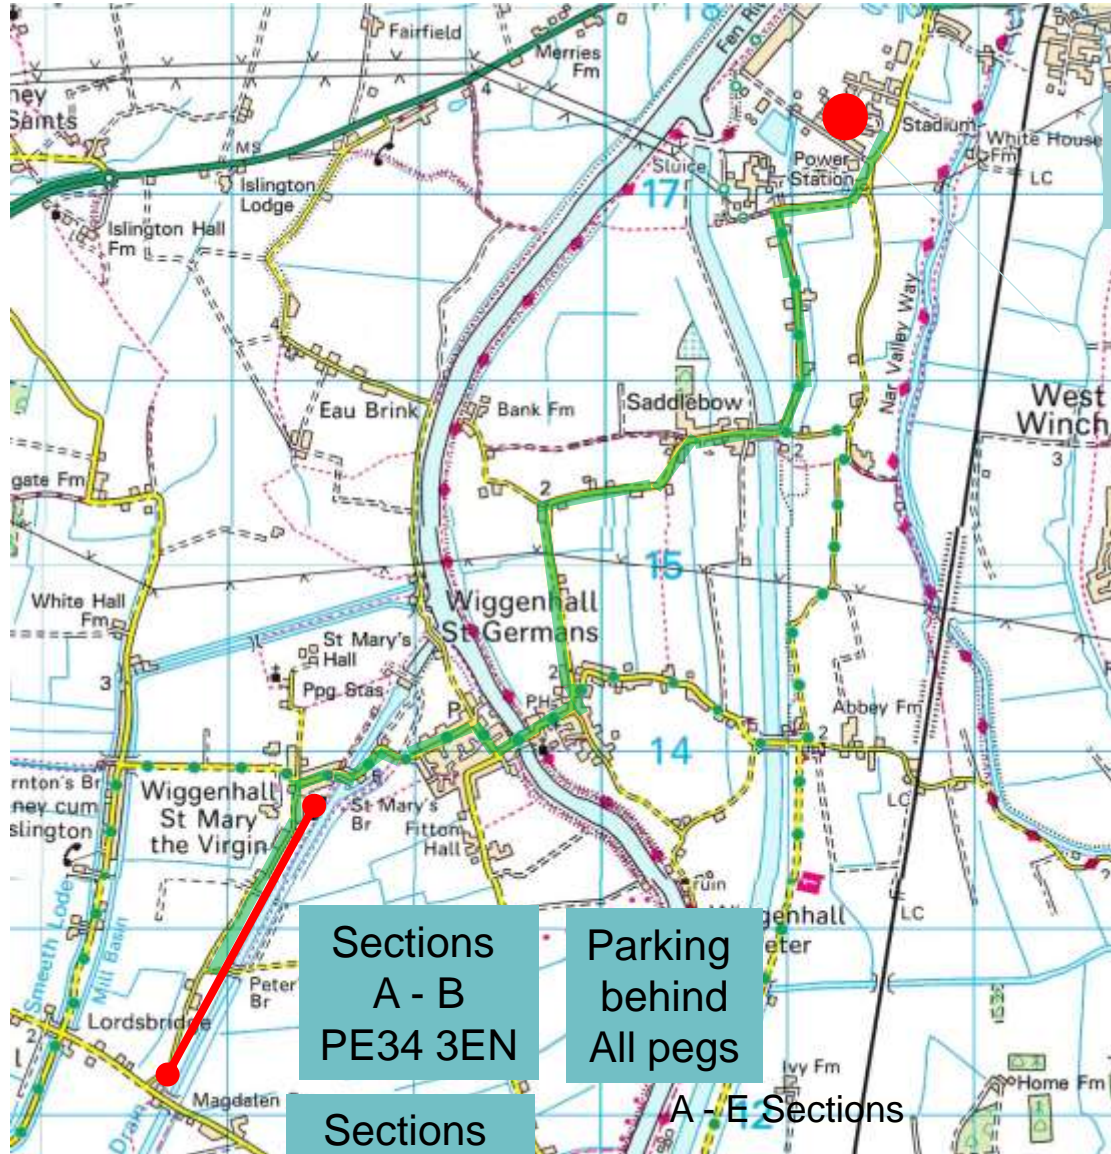

Eastern Regional Shield 8th Sep 2019 – Middle Level Drain

Eastern Regional Shield 8th Sep 2019 – Middle Level Drain

HQ
KL Speedway
PE34 3AG

Distance 4.8 miles

Buck Inn
●
↖

Sections
A - B
PE34 3EN

Parking
behind
All pegs

Sections
C - D
PE34 3EW

A - E Sections

Eastern Regional Shield 8th Sep 2019

Middle Level Drain

Distance 4.8 miles

Distance 3.5 miles

Eastern Regional Shield 8th Sep 2019 – Middle Level Drain

➡ Vehicle Access Points

●—● Fishing Pegs

Eastern Regional Shield 8th Sep 2019 – Middle Level Drain

➡ Vehicle Access Points

●—● Fishing Pegs

Eastern Regional Shield 8th Sep 2019 – Middle Level Drain

➡ Vehicle Access Points

●—● Fishing Pegs