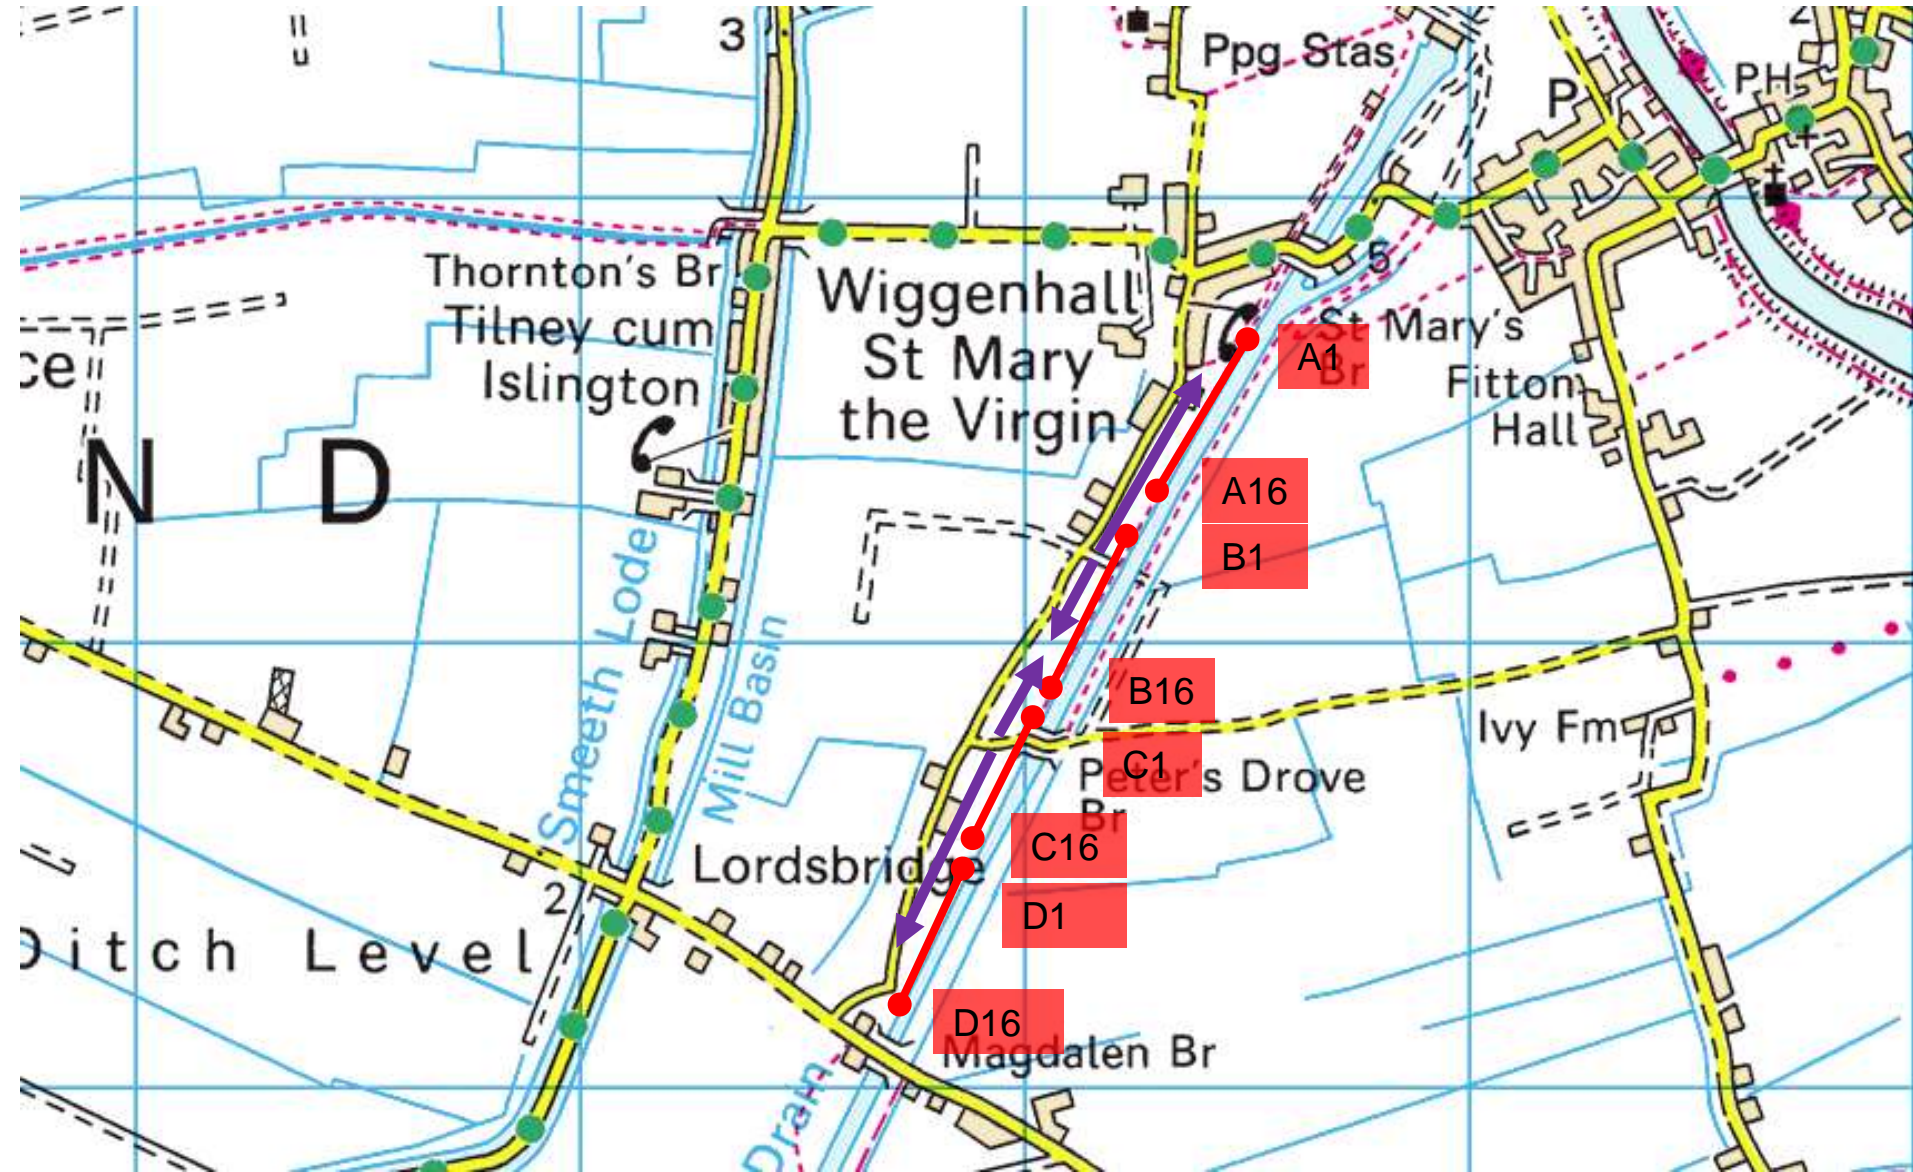

Eastern Regional Shield 8th Sep 2019 – Middle Level Drain

Eastern Regional Shield 8th Sep 2019 – Middle Level Drain

HQ
KL Speedway
PE34 3AG

Distance 4.8 miles

Buck Inn
●
↖

Sections
A - B
PE34 3EN

Parking
behind
All pegs

Sections
C - D
PE34 3EW

A - E Sections

Eastern Regional Shield 8th Sep 2019

Middle Level Drain

Distance 4.8 miles

Distance 3.5 miles

Eastern Regional Shield 8th Sep 2019 – Middle Level Drain

➡ Vehicle Access Points

●—● Fishing Pegs

Eastern Regional Shield 8th Sep 2019 – Middle Level Drain

➡ Vehicle Access Points

●—● Fishing Pegs

Eastern Regional Shield 8th Sep 2019 – Middle Level Drain

➡ Vehicle Access Points

●—● Fishing Pegs