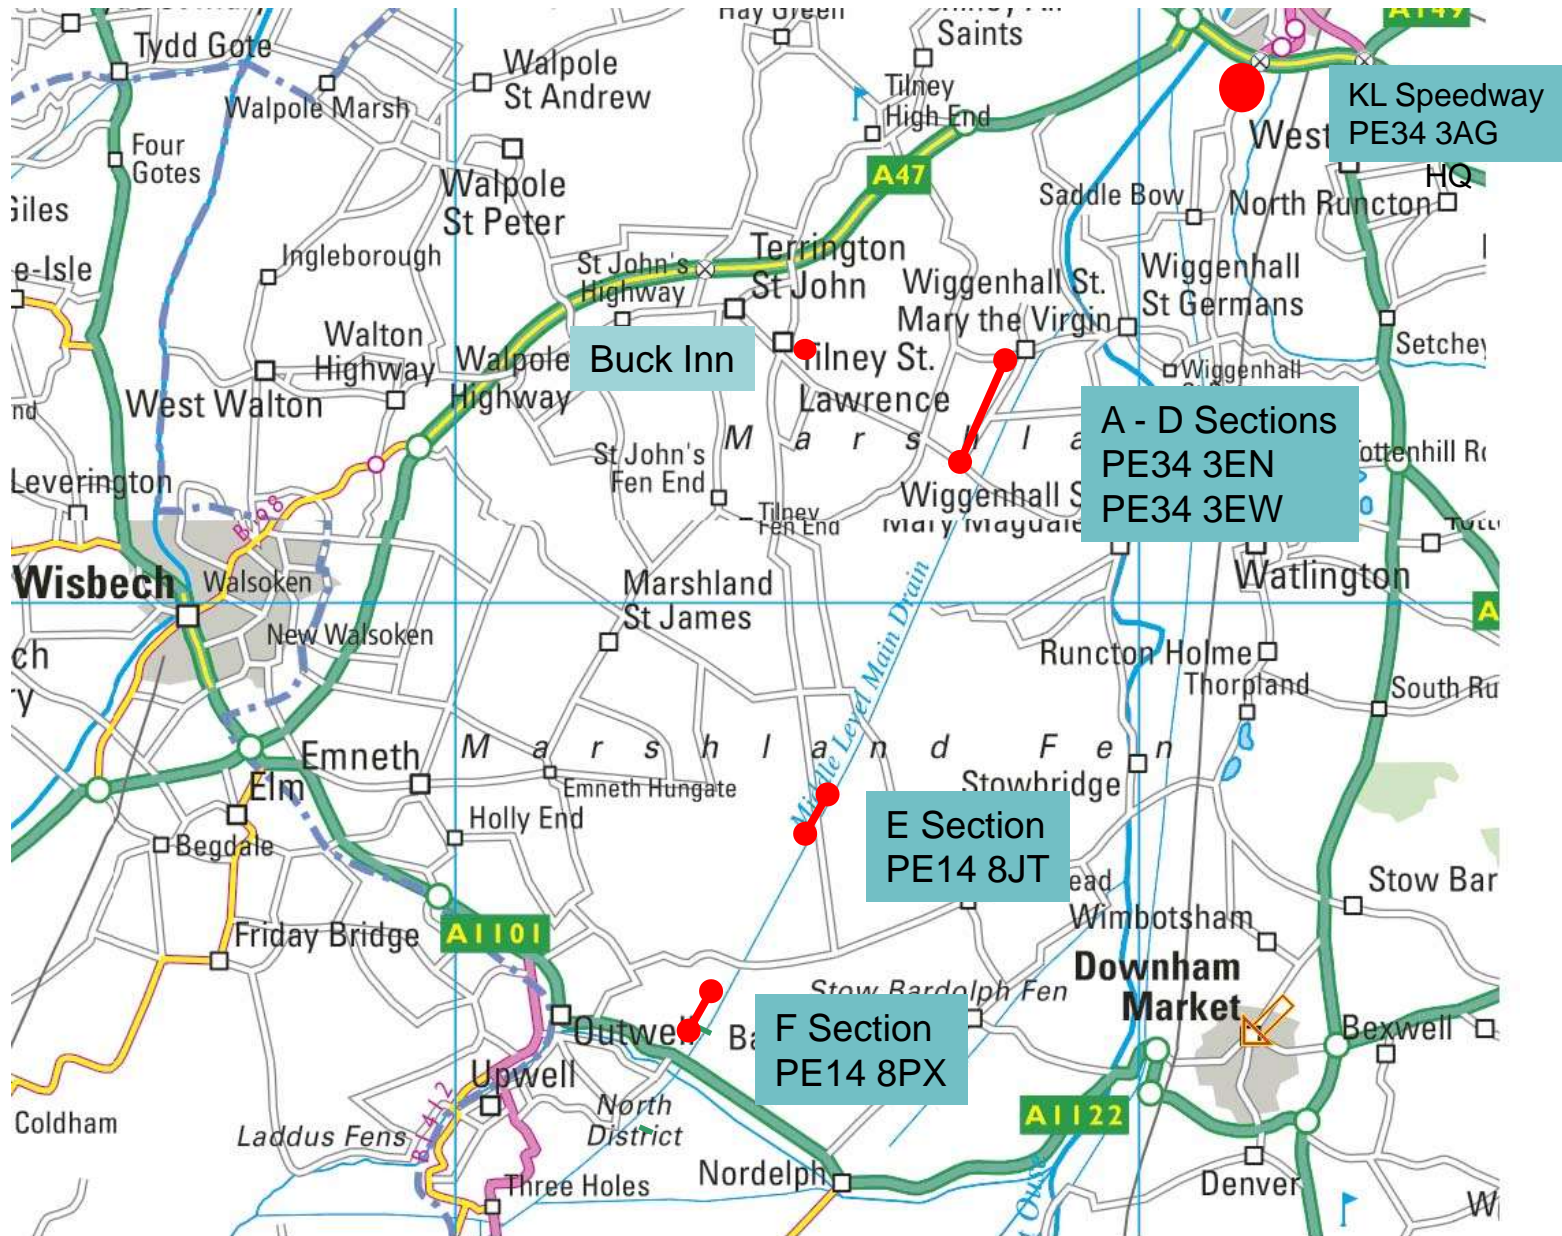

Eastern Regional Shield 8th Sep 2019 – Middle Level Drain

Eastern Regional Shield 8th Sep 2019 – Middle Level Drain

HQ
KL Speedway
PE34 3AG

Distance 4.8 miles

Buck Inn
●
↖

Sections
A - B
PE34 3EN

Parking
behind
All pegs

Sections
C - D
PE34 3EW

A - E Sections

Eastern Regional Shield 8th Sep 2019

Middle Level Drain

Distance 4.8 miles

Distance 3.5 miles

Eastern Regional Shield 8th Sep 2019 – Middle Level Drain

➡ Vehicle Access Points

●—● Fishing Pegs

Eastern Regional Shield 8th Sep 2019 – Middle Level Drain

➡ Vehicle Access Points

●—● Fishing Pegs

Eastern Regional Shield 8th Sep 2019 – Middle Level Drain

➡ Vehicle Access Points

●—● Fishing Pegs