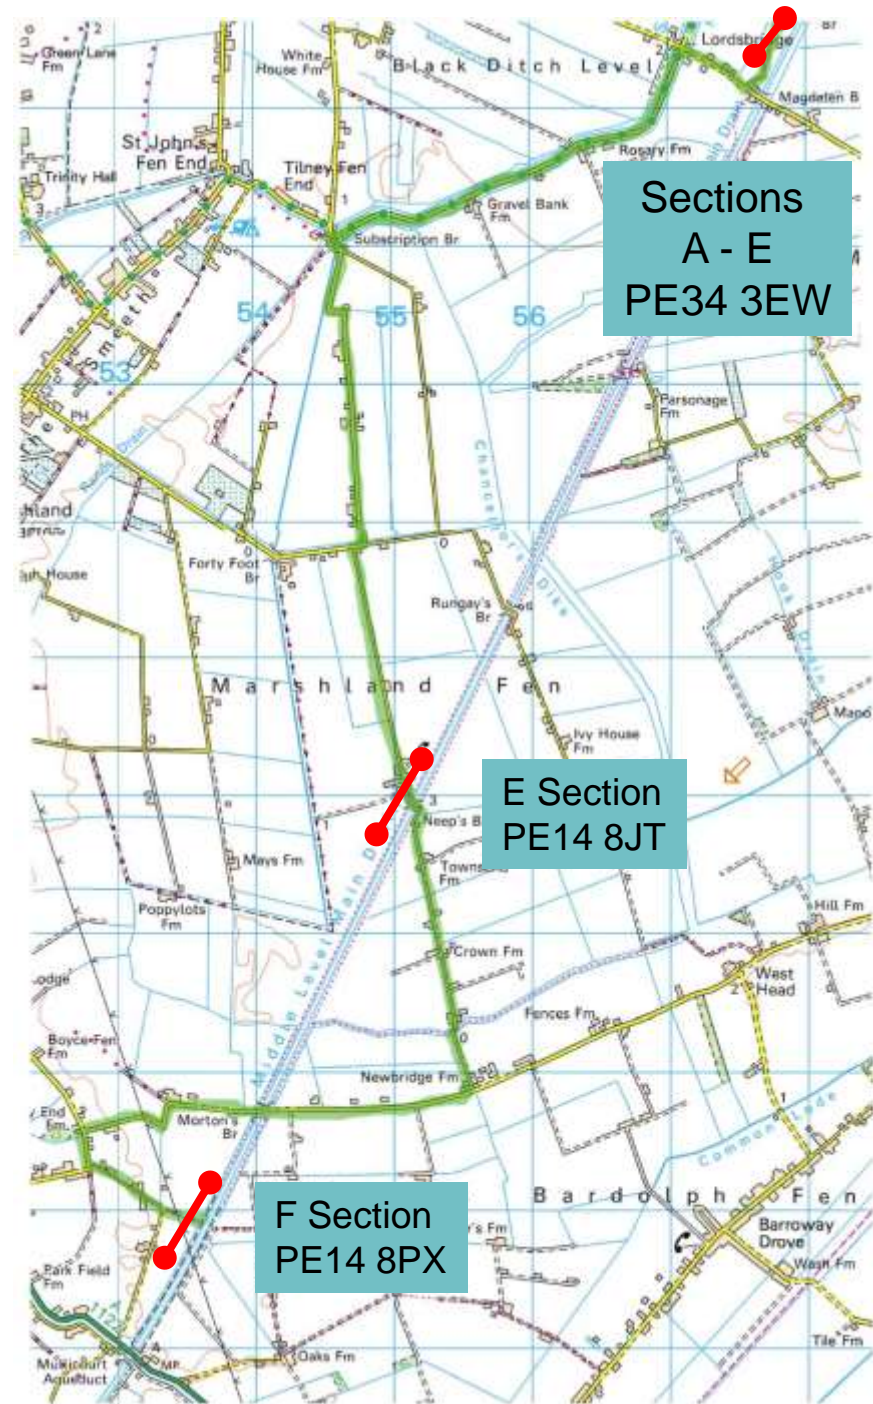

Eastern Regional Shield 8th Sep 2019 – Middle Level Drain

Eastern Regional Shield 8th Sep 2019 – Middle Level Drain

HQ
KL Speedway
PE34 3AG

Distance 4.8 miles

Buck Inn
●
↖

Sections
A - B
PE34 3EN

Parking
behind
All pegs

Sections
C - D
PE34 3EW

A - E Sections

Eastern Regional Shield 8th Sep 2019

Middle Level Drain

Distance 4.8 miles

Distance 3.5 miles

Eastern Regional Shield 8th Sep 2019 – Middle Level Drain

➡ Vehicle Access Points

●—● Fishing Pegs

Eastern Regional Shield 8th Sep 2019 – Middle Level Drain

➡ Vehicle Access Points

●—● Fishing Pegs

Eastern Regional Shield 8th Sep 2019 – Middle Level Drain

➡ Vehicle Access Points

●—● Fishing Pegs